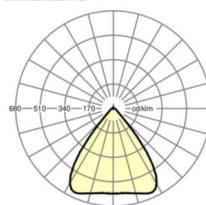

LIGHTING TECHNOLOGY

Placement	LED, Colour rendering/Light colour CRI ≥ 80 / 4000K
Colour tolerance (MacAdam)	3SDCM
Photobiological safety (Luminaire)	RG1
Nominal luminous flux	7160lm
LED service life	50000h L80/B10 (Tq 45°C)
Luminaire luminous efficiency	186lm/W
Beam angle	80° (C0) / 80° (C90)
UGR lat./long.	17.3 / 17.6

MECHANICS

Housing colour	traffic white RAL 9016
Dimensions (LxWxDxH)	2299mm x 55mm x 37mm
Weight (net)	2.5kg
Type of installation	Mounting rail system installation, Ceiling-mounted light structure, Pendant light structure

Dimensions

L	2299 mm	Length
B	55 mm	Width
H	37 mm	Height

DEEP-LINK

<https://www.regiolux.de/en/article/19430026310>

Reference	LED 7000lm 840
η_{LB}	100 %
$\Phi_{\downarrow/\uparrow}$	98 % / 2 %
UGR lat./long.	17.3 / 17.6
VDU	$65^\circ < 3000 \text{ cd/m}^2$